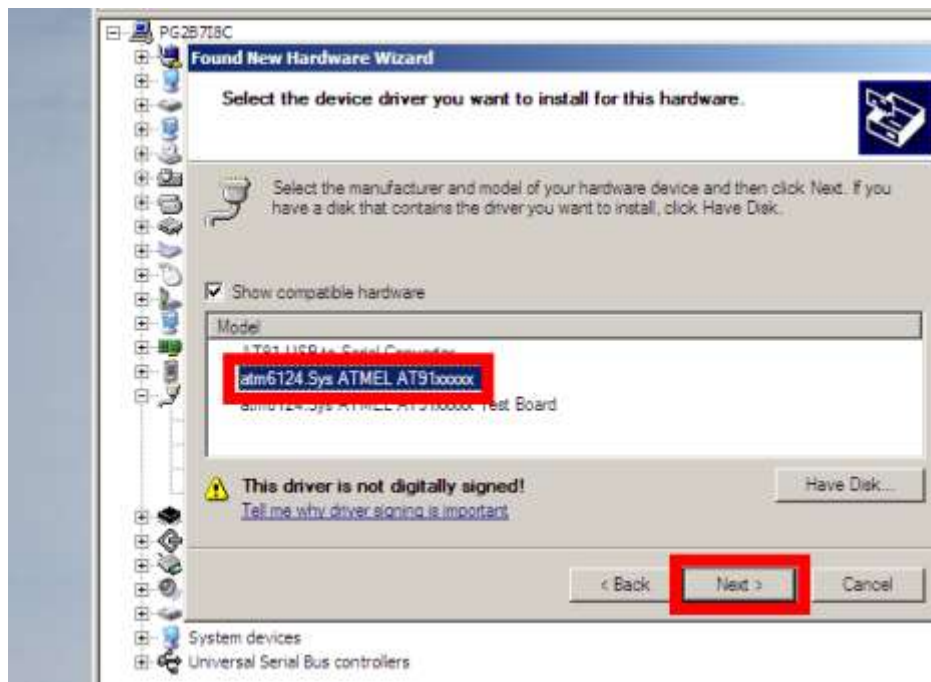

System devices  
Universal Serial Bus controllers

KG2B718C